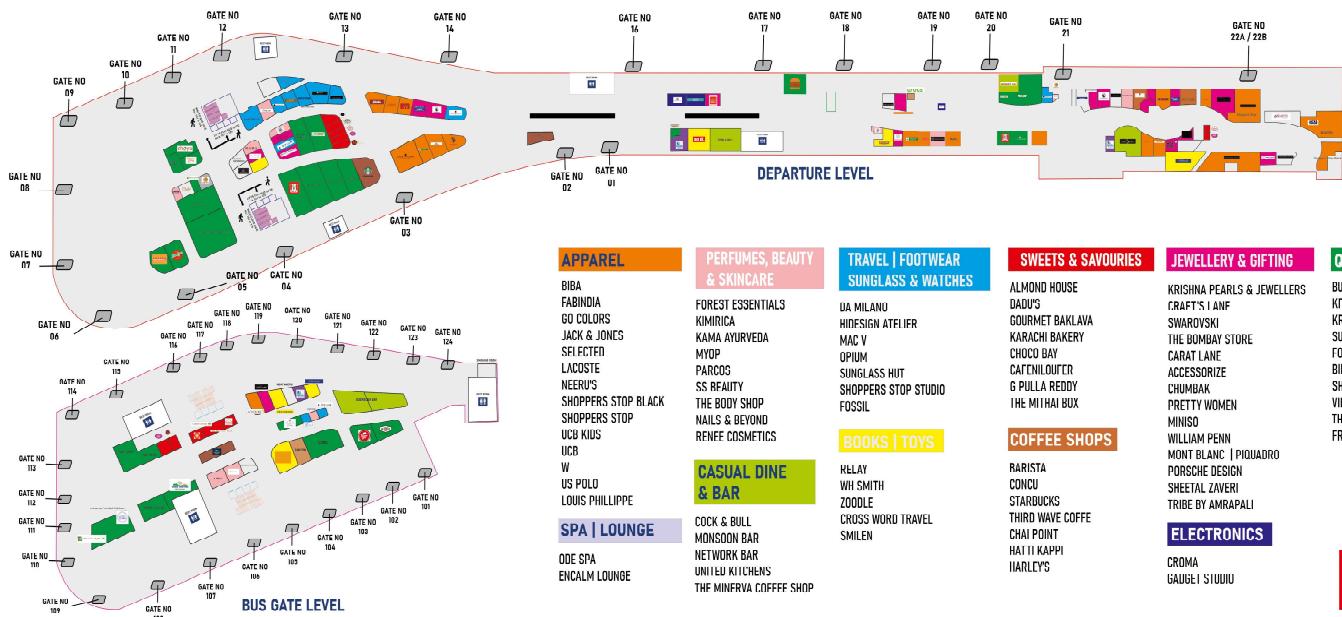

SHOP · EAT · RELAX

WAY TO BOARDING GATES

APPAREL

- BIBA
- FABINDIA
- GO COLORS
- JACK & JONES
- SPI FCTED
- LACOSTE
- NEERU'S
- SHOPPERS STOP BLACK
- SHOPPERS STOP
- UCH KIUS
- UCR
- W
- US POLO
- LOUIS PHILLIPPE

SPA | LOUNGE

- ODE SPA
- ENCALM LOUNGE

PERFUMES, BEAUTY & SKINCARE

- FOREST ESSENTIALS
- KIMIRICA
- KAMA AYURVEDA
- MYOP
- PARCOS
- SS BEAUTY
- THE BODY SHOP
- NAILS & BEYOND
- RENEE COSMETICS

CASUAL DINE & BAR

- COCK & BULL
- MONSOON BAR
- NETWORK BAR
- UNIT 101 KITCHENS
- THE MINFRVA COFFEE SHOP

TRAVEL | FOOTWEAR

- SUNGLASS & WATCHES
- UA MILANO
- HIDESIGN ATFI IFR
- MAC V
- OPUM
- SUNGLASS HUT
- SHOPPERS STOP STUDIO
- FOSSIL

BOOKS | TOYS

- HELLAY
- WH SMITH
- ZOODLE
- CROSS WORD TRAVEL
- SMILEN

SWEETS & SAVOURIES

- ALMOND HOUSE
- DADU'S
- GOURMET BAKLAVA
- KARACHI BAKERY
- CHOCO BAY
- CAFENIQUITER
- G PULLA REDDY
- THE MITHAJ BUX

COFFEE SHOPS

- BARISTA
- CONDU
- STARBUCKS
- THIRD WAVE COFFEE
- CHAI POINT
- HAI TI KAPPI
- HARLEYS

JEWELLERY & GIFTING

- KRISHNA PEARLS & JEWELLERS
- CRAFT'S I ANF
- SWAROVSKI
- THE BUMBAY STORE
- CARAT LANE
- ACCESSORIZE
- CHUMBAK
- PRETTY WOMEN
- MINISO
- WILLIAM PENN
- MONT BLANC | PIGNUADRO
- PORSCHE DESIGN
- SHEETAL ZAVERI
- TRIBE BY AMRAPALI

ELECTRONICS

- CROMA
- GAUGE1 S'UJUU

QUICK BITE

- BURBER KING
- KFC
- KRISPY KREME
- SUBWAY
- FOODYS
- BIKNERWALA
- SHOJU
- VIBRANT LIVING
- THE MITHAJ MARVELI
- FRANKS

- Silent Multi Faith Prayer Room
- Smoking Lounge
- Pharmacy
- Rest Rooms
- Baby Care
- Buggy
- Wi - Fi
- Information Desk
- Shopping Trolley
- Paid Shower (Encalm Lounge)

This map is for reference purpose only