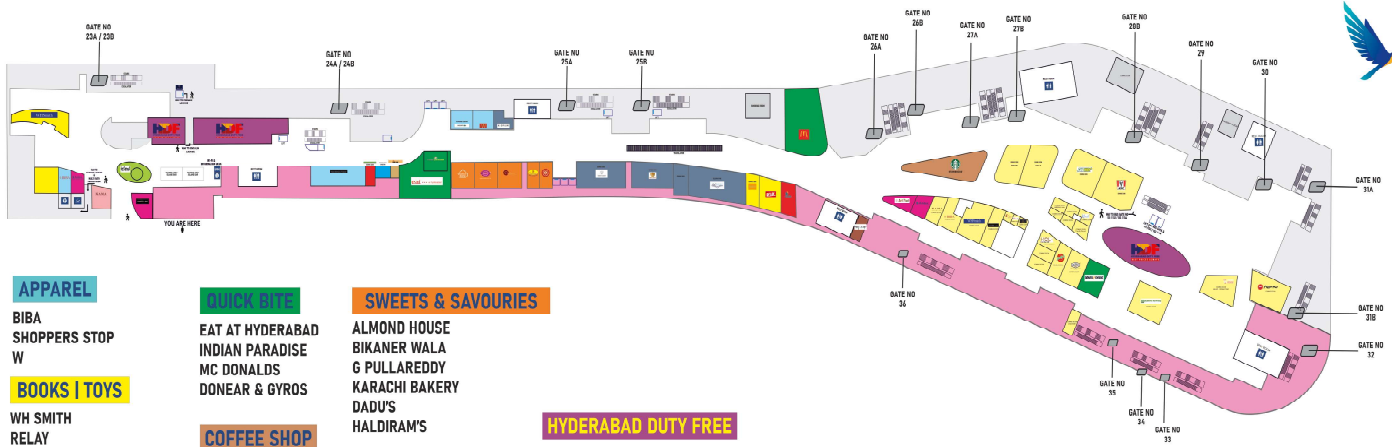

WAY TO BOARDING GATES

SHOP · EAT · RELAX

APPAREL

BIBA
SHOPPERS STOP
W

BOOKS | TOYS

WH SMITH
RELAY

CASUAL DINE & BAR

ISLAND BAR

PHARMACY

APOLLO PHARMACY

QUICK BITE

EAT AT HYDERABAD
INDIAN PARADISE
MC DONALDS
DONEAR & GYROS

COFFEE SHOP

CAFE'ESPRESSO
STARBUCKS
HATTI KAPPI

SPA | LOUNGE

ENCALM LOUNGE

SWEETS & SAVOURIES

ALMOND HOUSE
BIKANER WALA
G PULLAREDDY
KARACHI BAKERY
DADU'S
HALDIRAM'S

PERFUMES / BEAUTY

KAMA AYURVEDA

SUNGLASS

MAC V

HYDERABAD DUTY FREE

JEWELLERY & GIFTING

KRISHNA PEARLS & JEWELLERS
CRAFT'S LANE
ART PORT

Incase of Emergency please contact:
Fire : 040-6660 1600
Medical Center : 040-660 1066
Security : 040-6660 1400 / 2122

- Silent Multi Faith Prayer Room
- Smoking Lounge
- Pharmacy
- Rest Rooms
- Baby Care
- Buggy
- Wi - Fi
- Information Desk
- Paid Shower (Encalm Lounge)

This map is for reference purpose only